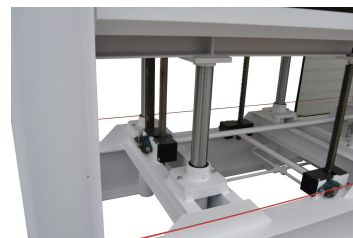

PC PLUS 3500X1300

Categories: [HOT](#), [Presses](#)

HOT PRESSES 3500X1300 PC 105 PLUS - PC 120 PLUS - PC 160 PLUS - PC 200 PLUS

TECHNICAL DATA

	PC 105 PLUS	PC 120 PLUS	PC 160 PLUS	PC 200 PLUS
Dimension	mm 3500x1300	mm 3500x1300	mm 3500x1300	mm 3500x1300
Number of pistons	6	6	8	10
Pistons diameter	mm 85	mm 85	mm 85	mm 85
kg/cm ²	2,3	2,3	3,5	4,4
Stroke	mm 400	mm 400	mm 400	mm 400
Kcal	35000	35000	35000	35000
kW	21	21	21	21
Pump	lt 38	lt 38	lt 58	lt 73
HP	3	3	3	4
Bar	260	350	350	350
Weight	kg 4000	kg 4500	kg 5500	kg 7750

Available versions:

- CE version press with water / wood boiler and coil assembled plates with aluminium covering
- CE version press with oil boiler and coil assembled plates with aluminium covering
- CE version press with water / wood boiler and milled assembled steel plates with aluminium or mylar covering
- CE version press with oil boiler and milled assembled steel plates with aluminium or mylar covering
- CE version press with electric plates (without boiler)