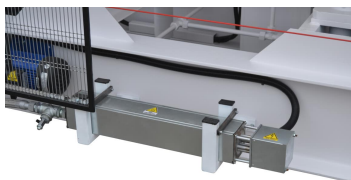

Categories: [HOT](#), [Presses](#)